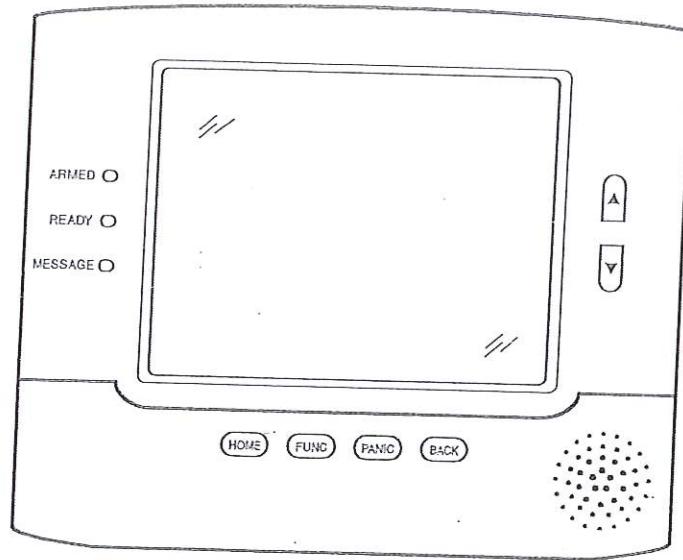

.....**FA700KP**
Touch Screen
Keypad

Installation and
Set-Up Guide

.....

K0977-1 9/03 Rev. A

1 R T L A T S T F

T O U C H S C R E E N

SCREEN

Ready To Arm

 AWAY

 STAY

 NIGHT

 MORE CHOICES

Arm Multi-Partitions

P1 Sat 1/1/03 1:52 PM

Ready To Arm

 SHOW ZONES

Front Panel Buttons

BUTTON	DESCRIPTION
HOME	Used to return to the HOME screen display from any sub-menus.
FUNC	Reserved for future use.
PANIC	Used to display the EMERGENCY screen (Fire or Panic signal generation).
BACK	Used to exit the current screen display and return to the prior screen display.
▲	Used to scroll through screen lists in an upward direction.
▼	Used to scroll through screen lists in a downward direction.